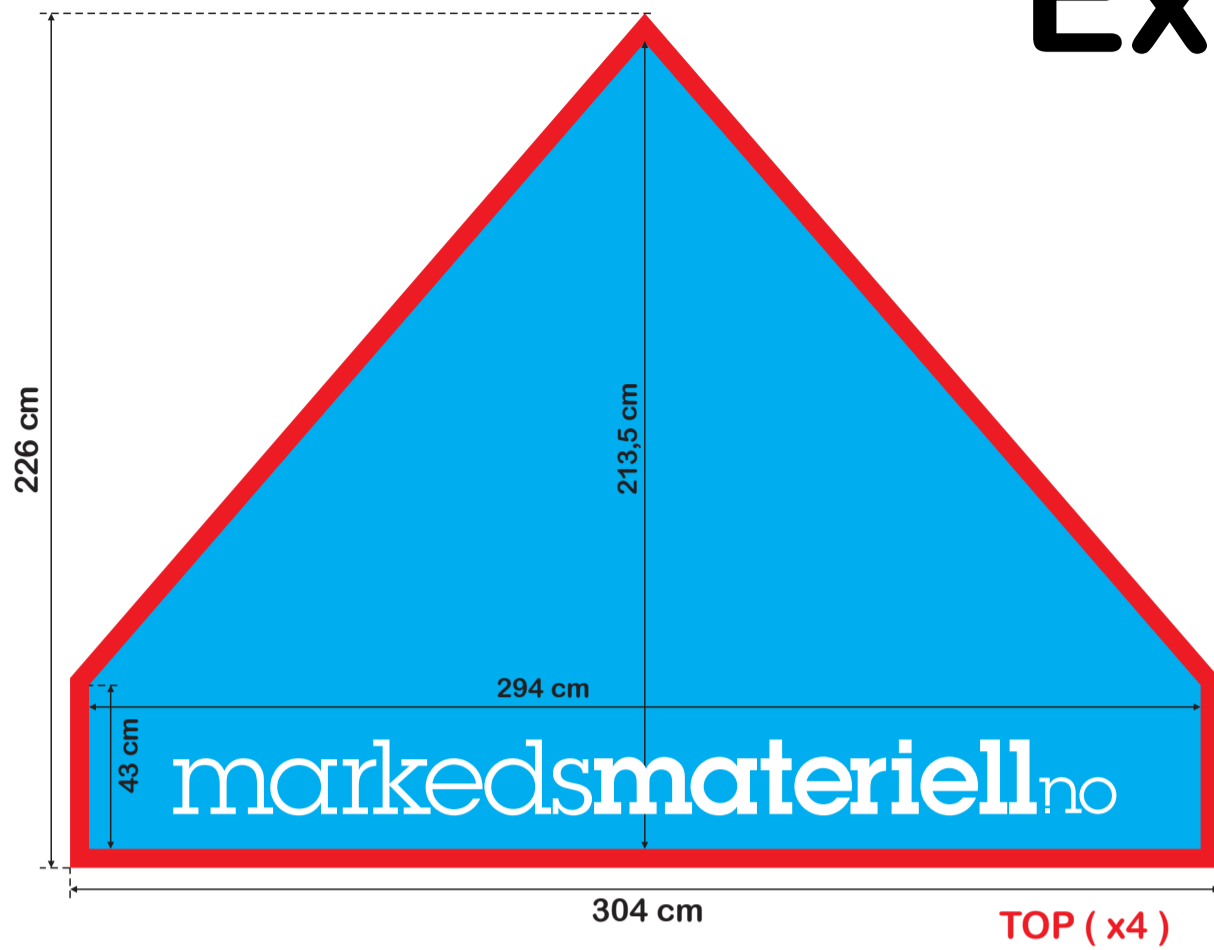

Expo Tent

The templates contain overlapping.

What do the particular colours mean:

-  main printing area of the Expo Tent
-  overlapping