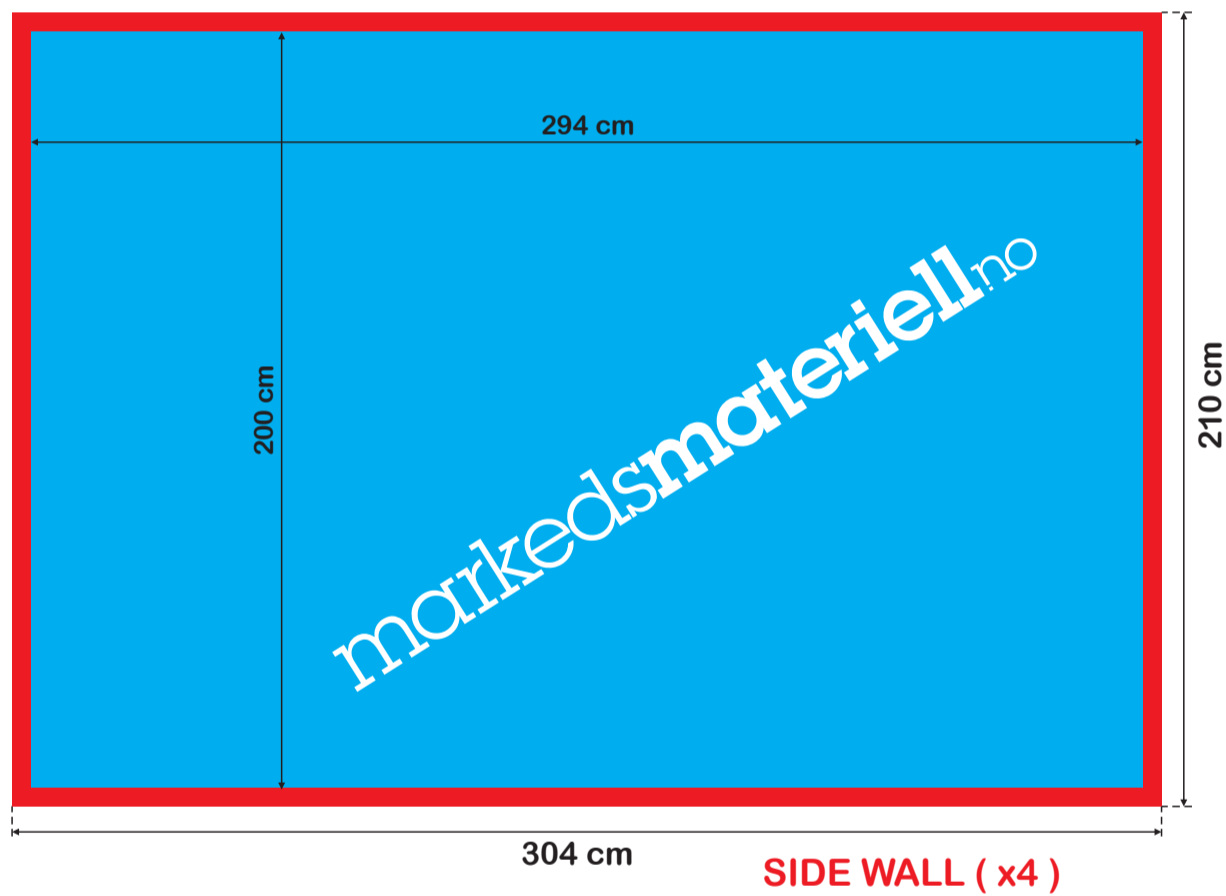

Expo Tent

The templates contain overlapping.

What do the particular colours mean:

-  main printing area of the Expo Tent
-  overlapping