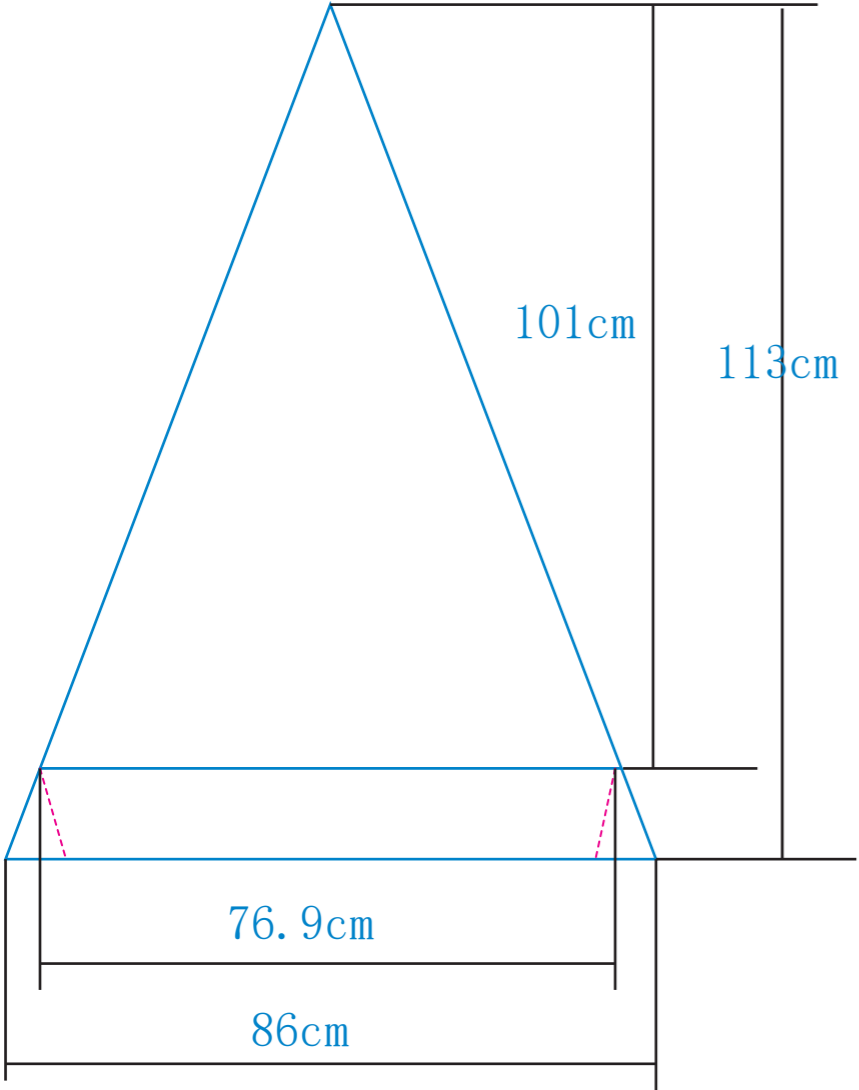

Umbrella Template

1:10 Scale

Visible Area: 101 x 76.9 cm
Flap area: 76.9 x 11cm
Artwork size: 113 x 86cm

1:10

Output file:

- Colour profile: CMYK
- Resolution : 100-150DPI
- All fonts converted to shapes
- Save the artwork as PDF format
- Remove template before saving

- The template includes bleed, cropmarks are not necessary.

- Do not place important content in bleed area but do extend background graphics to fill the entire space.

Umbrella Template

1:10 Scale

Output file:

- Colour profile: CMYK
- Resolution : 100-150DPI
- All fonts converted to shapes
- Save the artwork as PDF format
- Remove template before saving

Visible Area: 101 x 76.9 cm
Flap area: 76.9 x 11cm
Artwork size: 113 x 86cm

 Safety zone
 Bleed with sewing line

- The template includes bleed, cropmarks are not necessary.
- Please make sure all your important artwork is inside this shape.
- It's recommended that you use shape as clipping mask.