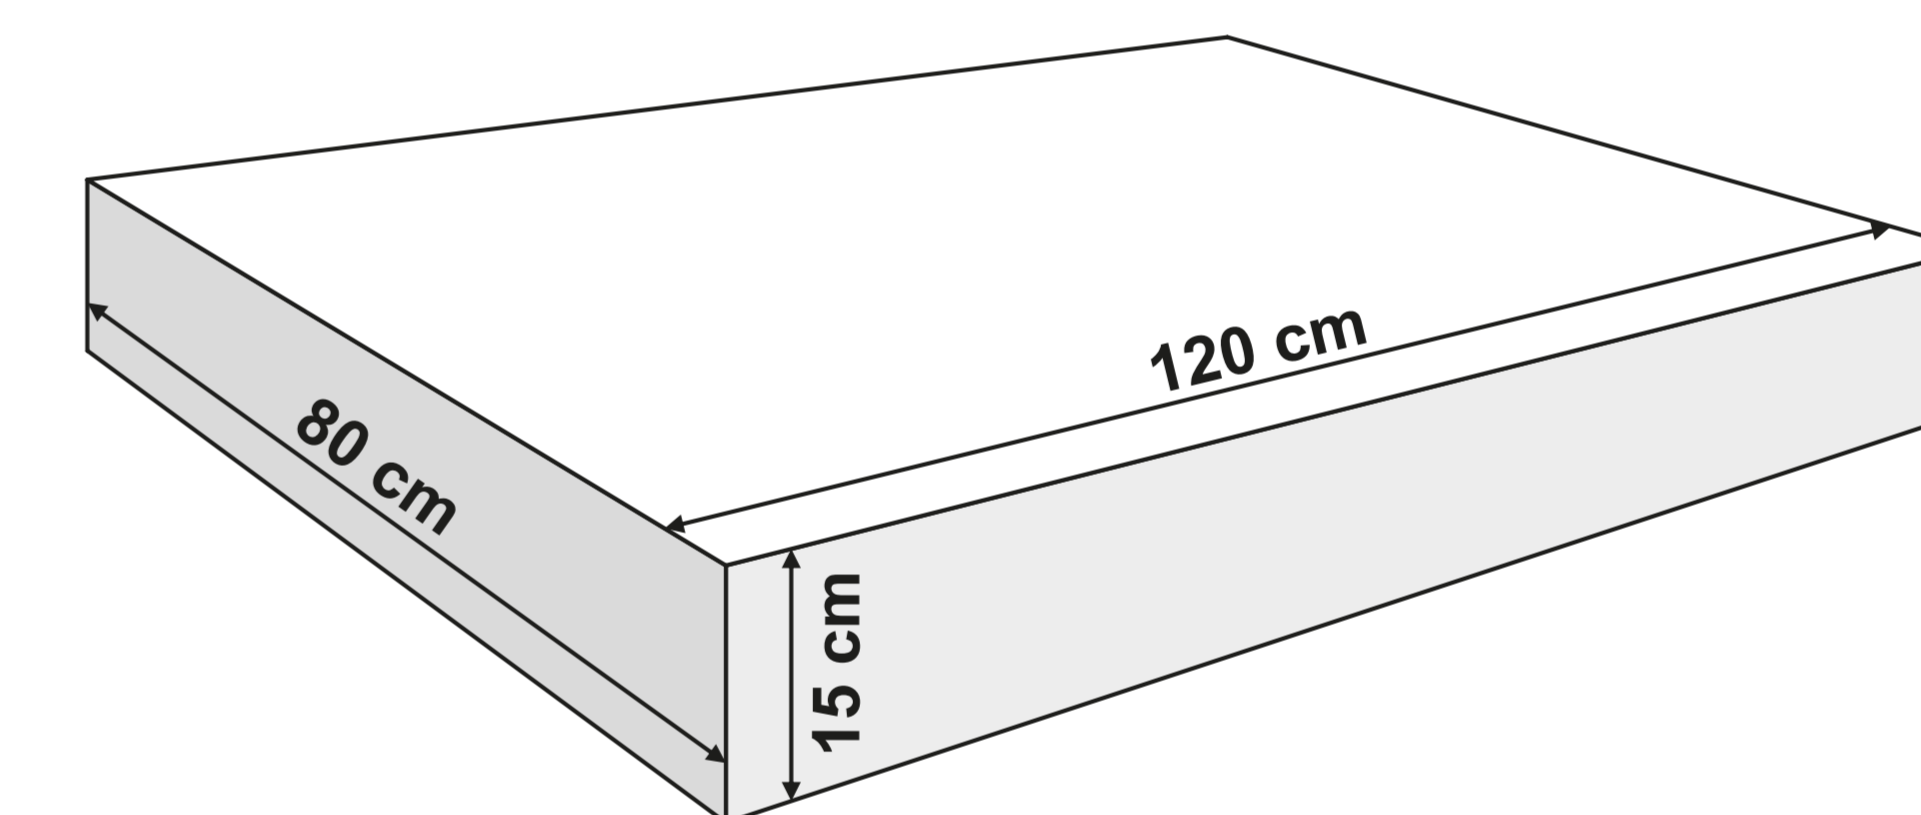

Pallet cover

Template for 1 pallet

Pallet cover - 1 pallet

Safe area: 1200 x 800 mm

Artwork Size: 1500 x 1100 mm

 Safety zone  Artwork size

Output file:

- Colour profile: CMYK
- Resolution : 100-150DPI
- All fonts converted to shapes
- Save the artwork as PDF format
- Remove template before saving

- The template includes bleed, cropmarks are not necessary.

- Do not place important content in bleed area but do extend background graphics to fill the entire space.

15 cm

80 cm

15 cm

markedsmaterieell.no

markedsmaterieell.no

15 cm

120 cm

15 cm