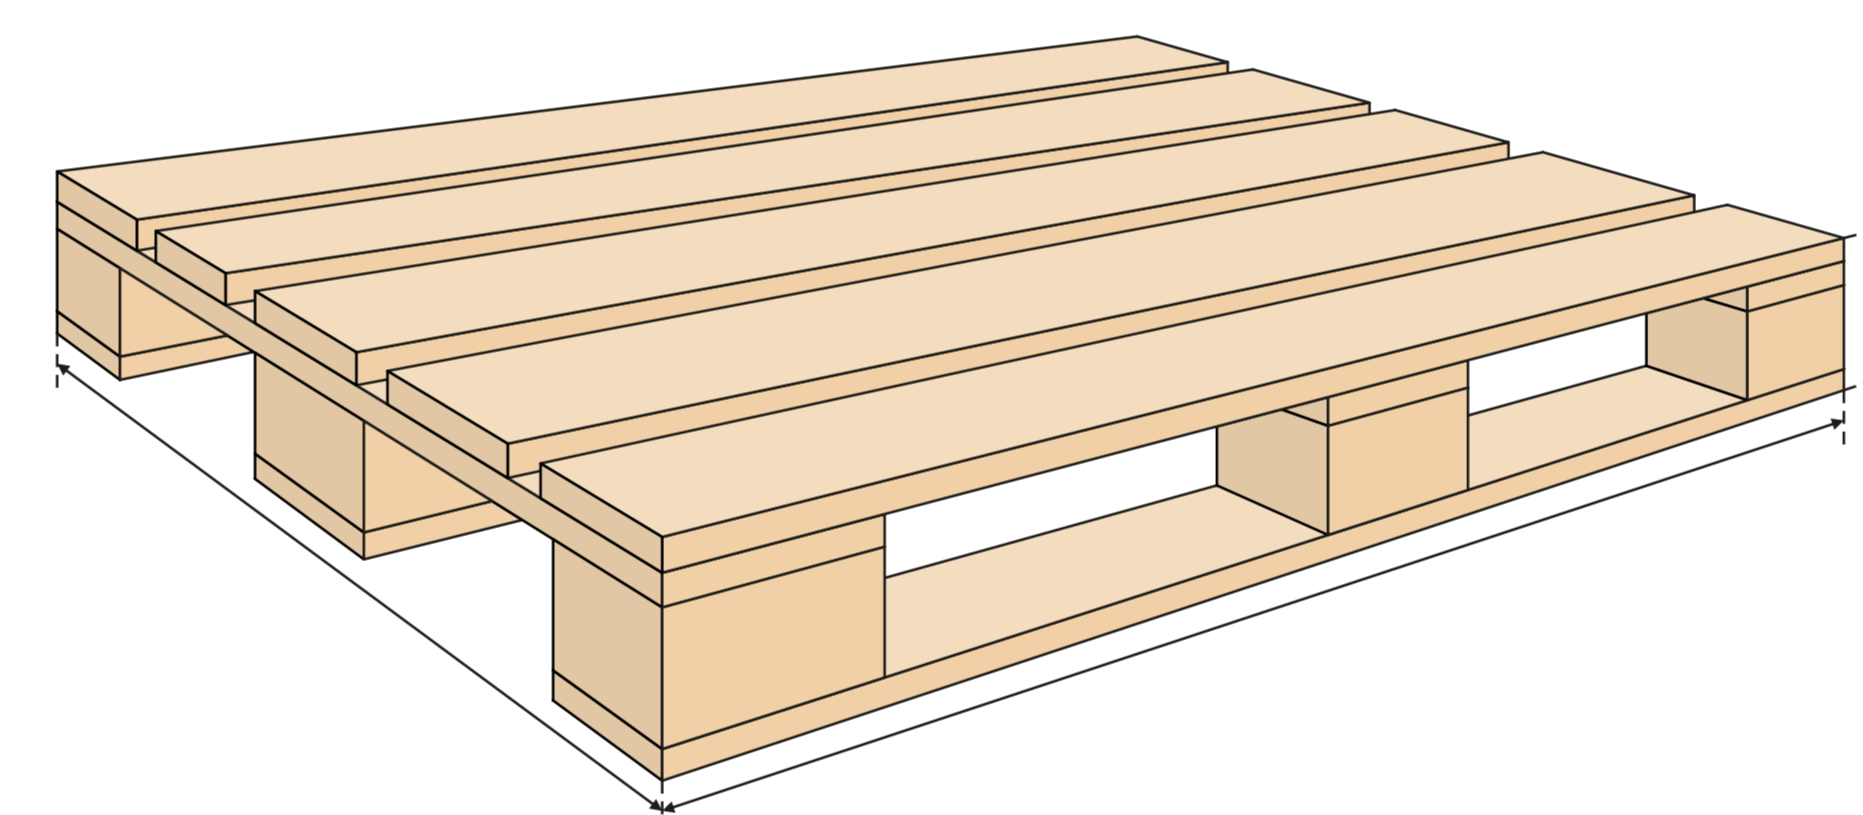

Pallet cover

Template for 1 pallet

Pallet cover - 1 pallet

Safe area: 1200 x 800 mm

Artwork Size: 1500 x 1100 mm

 Safety zone  Artwork size

Output file:

- Colour profile: CMYK
- Resolution : 100-150DPI
- All fonts converted to shapes
- Save the artwork as PDF format
- Remove template before saving

- The template includes bleed, cropmarks are not necessary.

- Do not place important content in bleed area but do extend background graphics to fill the entire space.

15 cm

80 cm

15 cm

markedsmaterieell.no

markedsmaterieell.no

15 cm

120 cm

15 cm