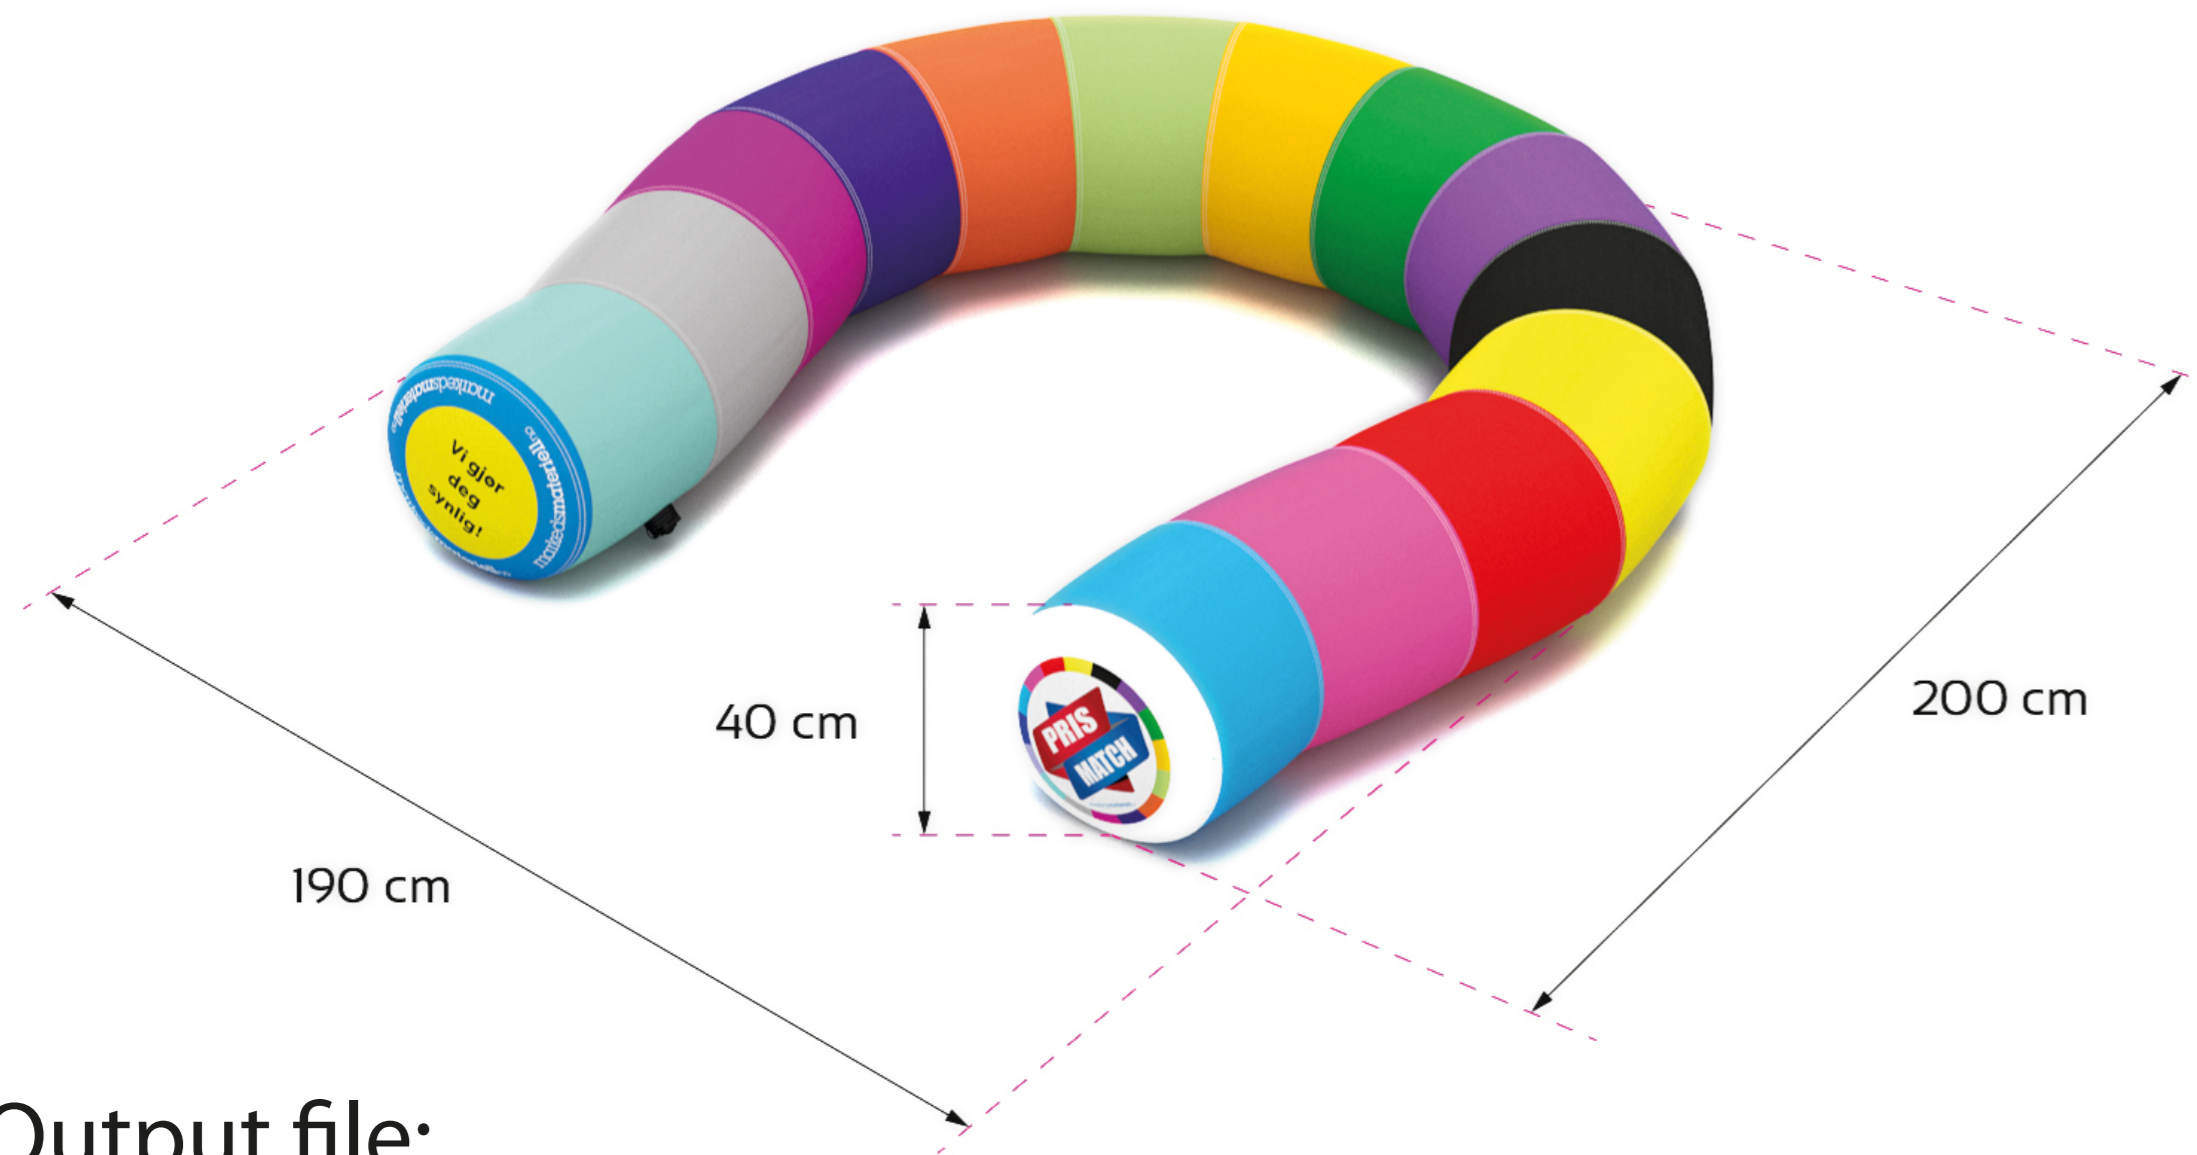

## Inflatable U-Sofa Doughnut 1:10 representation

### Output file:

- Color mode: CMYK
- Resolution : 72-125DPI
- All fonts converted to outline
- Save the artwork as PDF format

Artwork Size: 332 x 1278mm

Safety zone

Artwork size

1

2 PIECES

Artwork Size: 378x1278mm

 Safety zone

 Artwork size

2

2 PIECES

Artwork Size: 349.5 x 1278mm

 Safety zone

 Artwork size

3

2 PIECES

markedsmateriell.no

Artwork Size: 382 x 1278mm

 Safety zone

 Artwork size

4

8 PIECES

Artwork Size:  
420 x 420mm