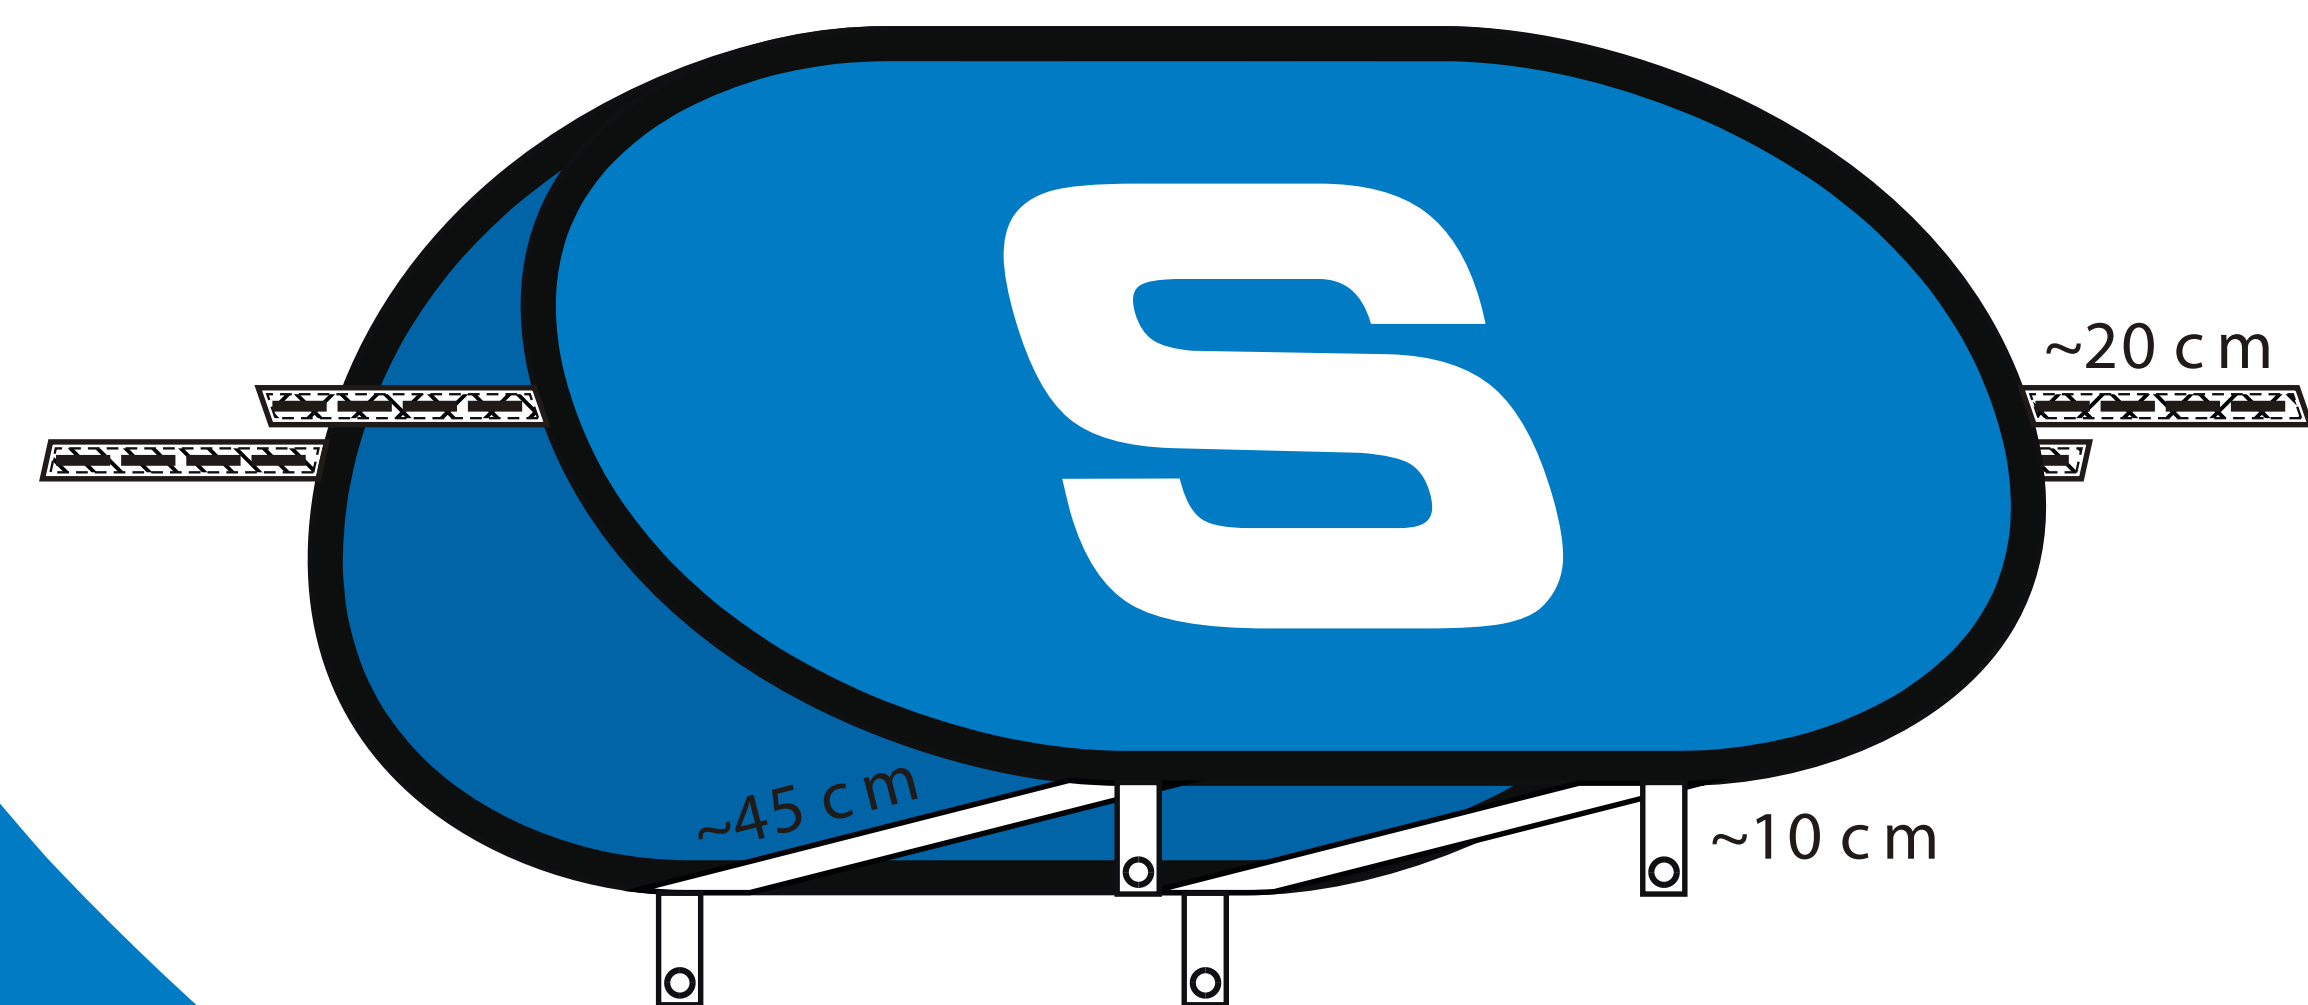

Beachbanner S

Size 138x70cm - Scale 1:1

Remember to Create
Outlines when using
text

Artwork size: 138x70cm
Visible size: 130x62cm

The template contains overlapping. Please take care to place important details of your graphic no closer than 5cm from the edges of template, to be sure they do not get printed on a hem line.

Output file:

- Colour profile: CMYK
- Minimum Resolution : 100-150DPI
- Save the artwork as PDF format
- Remove template before saving

What do particular colours mean:

 Safe printing area, with overlapping

 Sleeve from headband

No cropmarks!
No Bleed !